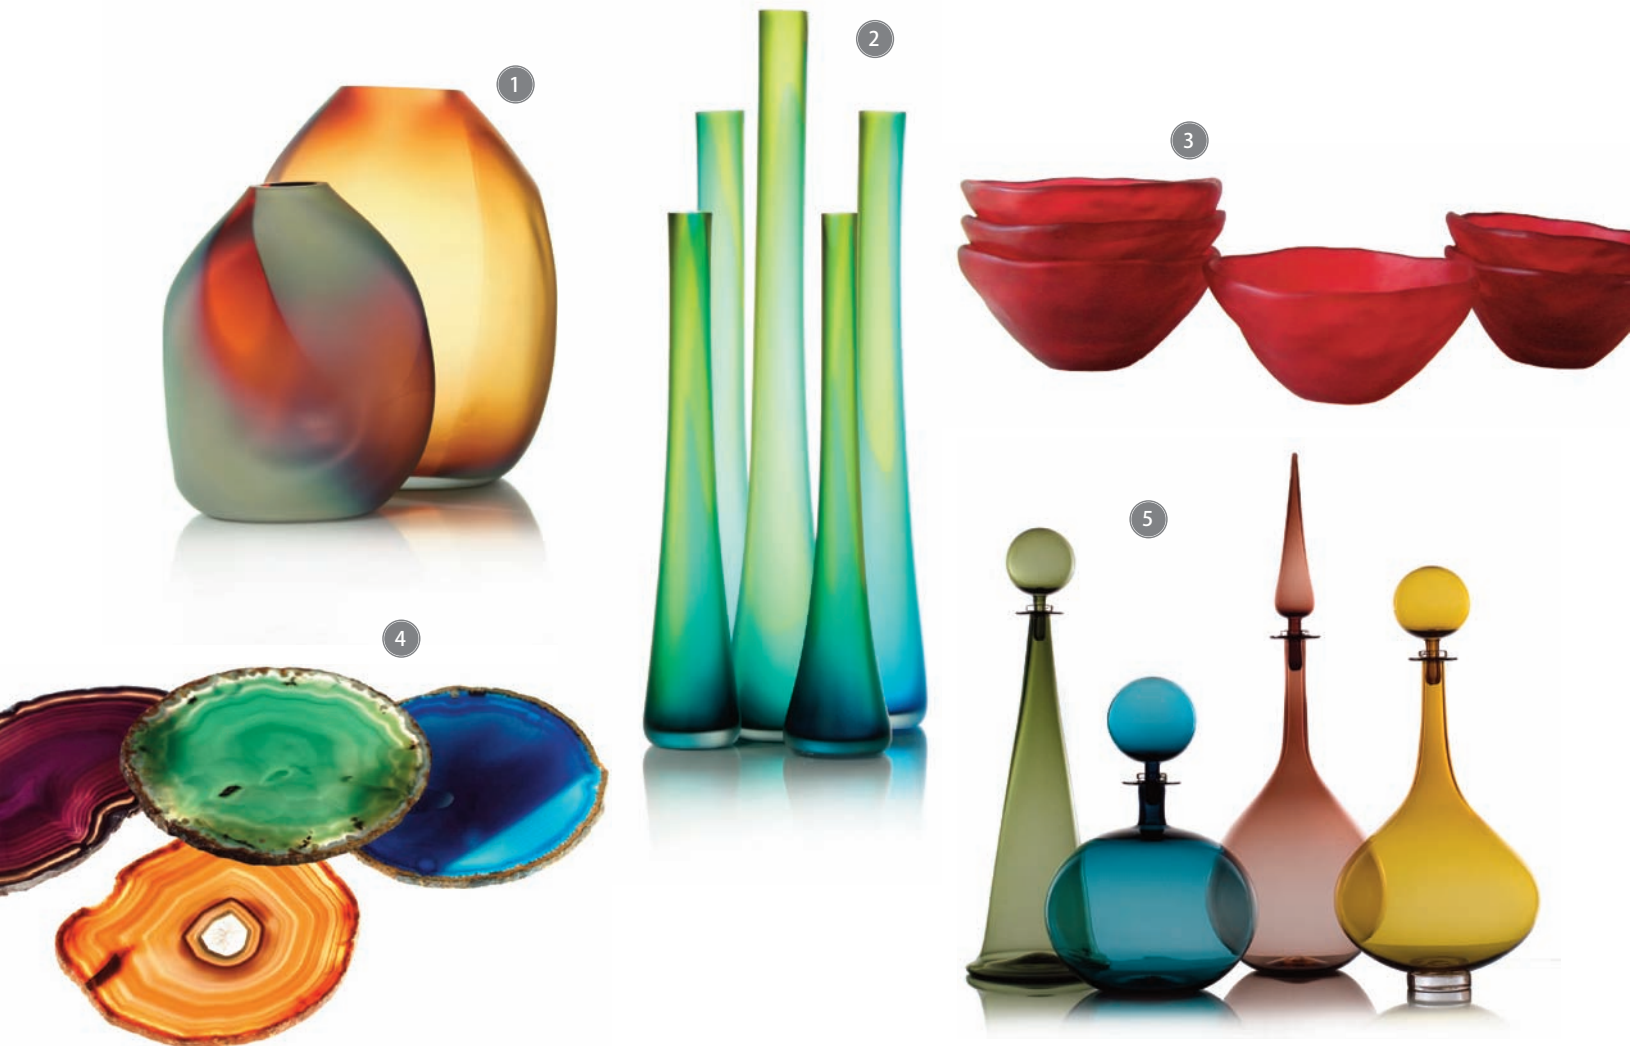

Laughter
A NEW BREED OF YOGA

denverlifemagazine.com \$4.95

0 3 >

7 25274 23793 7

DENVER LIFE

CULTURE | ADVENTURE | STYLE

MARCH / APRIL 2010

Artful Accessories

Five vibrant, artist-designed home accents to liven up any room.

1} Organic and modern, TSUNAMI GLASSWORKS is a collaboration between artists Eva Milinkovic and Kriston Gene that results in completely unique contemporary blown glass objects for the home. The SOFT BOX series features decorative pieces that are made of mouth-blown glass and available in a variety of colors. Shown here in cherry/turquoise. \$375 (small 12") and \$475 (large 16"). 2} The TSUNAMI GLASSWORKS' TUBE COLLECTION features elegant designs that look intriguing individually or as a cluster, giving a room a vibrant infusion of energy and interest. Available in a range of colors and sizes. Shown here in olive/aqua. Prices range from \$250 to approximately \$2,900. At Pismo Fine Art Glass, Denver 303.333.2879, pismoglass.com and Studio 2 B, Denver 303.298.0900, studio2bdenver.com; tsunamiglassworks.com 3} TINA FREY DESIGNS are modern designs in resin including tabletop, bowls, vases, vessels, trays, jewelry and decorative stones. Seen here is the ZOE SCULPTED BOWL. Call for pricing at Show of Hands Gallery, Denver 303.399.0201, showofhandsdenver.com and \$220 at tinafreydesigns.com 4} Designed by ANNA RABINOWICZ FOR RABLABS, these PURE BRAZILIAN AGATE COASTERS (sold in sets of four) are available in red, purple, green, natural, pink, teal and blue or as sets of four different colors in the Mixed Set (shown here). \$60/set. At uncommongoods.com, 2jane.com and vivre.com 5} JOE CARIATI'S hand-blown glass decanters and bottles are striking, dramatic and awe inspiring. His LARGE DECANTER COLLECTION with subtle hues and novel proportions evoke pure elegance. \$795/each. At Slifer Designs, Edwards 970.926.8200, sliferdesigns.com and joecariati.com