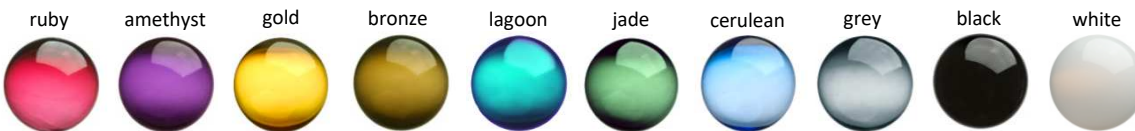

LOBES

Floating shapes create a dimensional sculpture, custom designed per project. Each GLOBE mounts individually with a braided steel cord, client to specify length, fasteners included, canopy options available.

Available in many colours and finishes, custom sizes available.

SIZE diameter

- small** 6"
- medium** 8"
- large** 10"
- x large** 12"

SINGLE COLOURS

MIRRORED COLOURS

**Also available in one of our custom single colours in either the etched (E), shiny (S) or mirrored (M) finish. (See colour chart.)*

BLENDED COLOURS