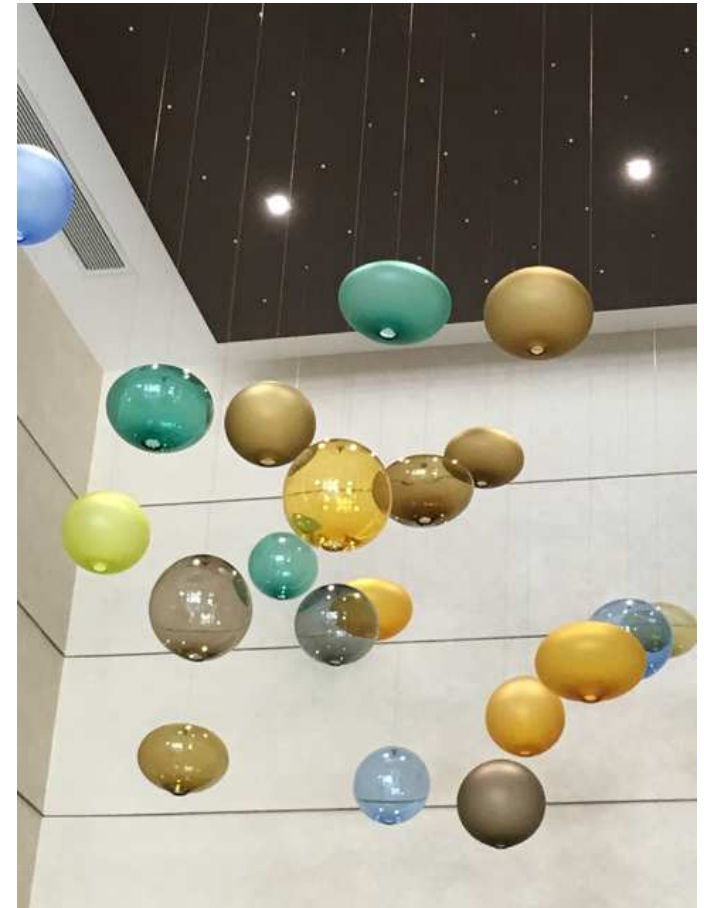

LOBES

Floating shapes create a dimensional sculpture, custom designed per project. Each GLOBE mounts individually with a braided steel cord, client to specify length, fasteners included, canopy options available.

Available in many colours and finishes, custom sizes available.

SIZE diameter

- small** 6"
- medium** 8"
- large** 10"
- x large** 12"

SINGLE COLOURS

MIRRORED COLOURS

**Also available in one of our custom single colours in either the etched (E), shiny (S) or mirrored (M) finish. (See colour chart.)*

BLENDED COLOURS