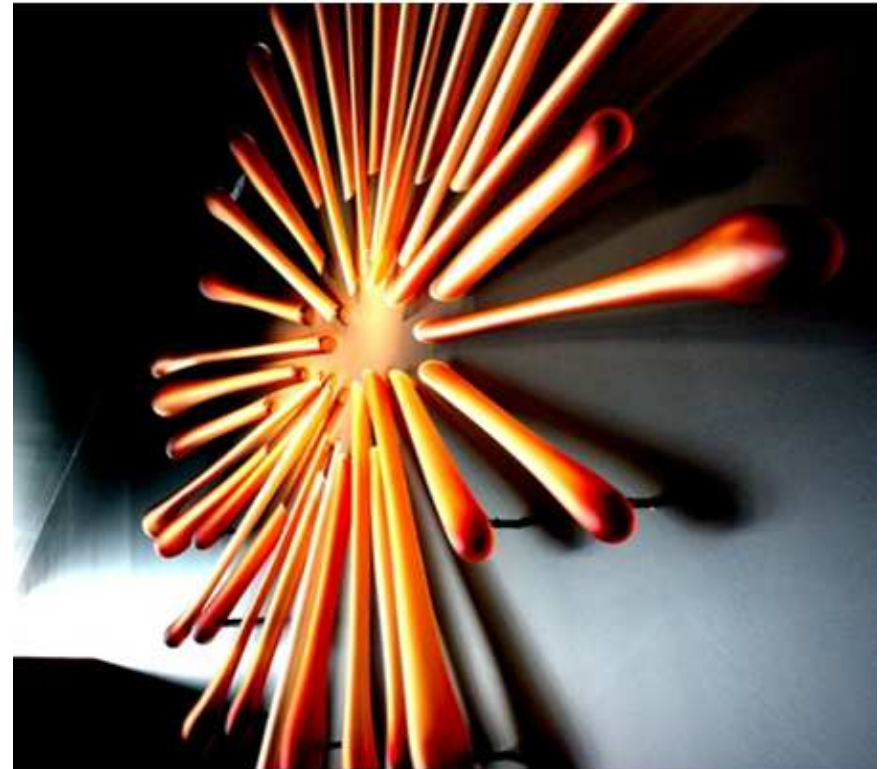

WALL TUBES

WALL TUBES are long elegant shapes that can be arranged on either exterior or interior walls in many custom configurations. Each TUBE comes with our security bracket (suitable for commercial and high traffic areas). Because these are free blown, custom sizes are available as well as custom wall mounts for different substrates. Contact us for an arrangement designed for your space.

SIZE length x width

- small** 20" X 4"
- medium** 24" X 4"
- large** 28" X 4"
- x large** 34" X 4"

SINGLE COLOURS

MIRRORED COLOURS

**Also available in one of our custom single colours in either the etched (E), shiny (S) or mirrored (M) finish. (See colour chart.)*